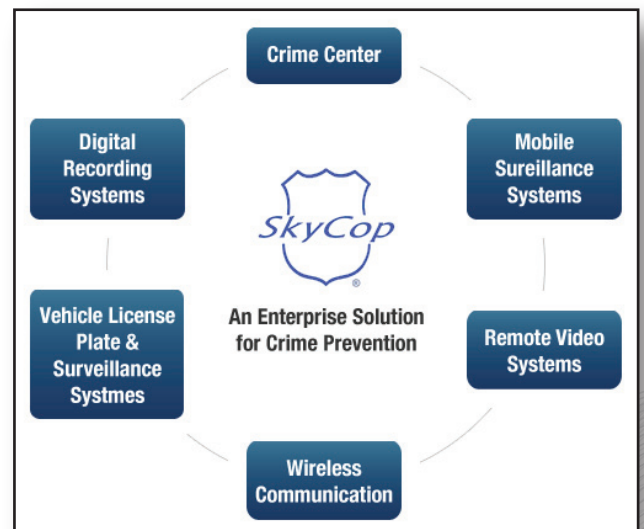

An Enterprise Solution for Crime prevention.