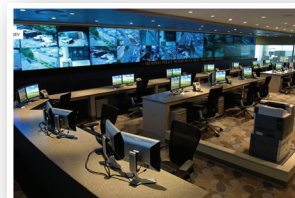

Our team provides the expert advice for planning, equipping, and building out your crime center with the latest software and hardware systems that provide you with the needed information to apprehend the “hard-to-catch” criminal. We will guide you through the development and implementation of a customized intelligence-led initiative. The SkyCop® platform is scalable depending on how far you want to go. Its products and services allow you to expand your enforcement capabilities and become the recognized leader for technology adoption applied to law enforcement in your area.